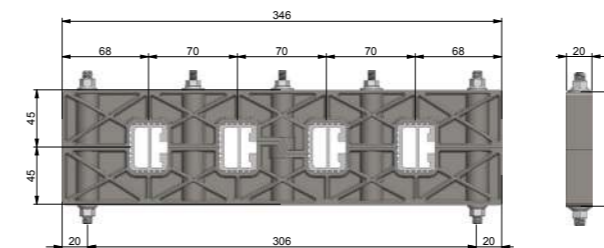

Linear busbar holders 630/800A

In	icc	n. bars	bars type	n. busbar holders	max distance. busbar holders
630A	25 kA	4	BA6	3	850 mm
630A	35 kA	4	BA6	4	600 mm
800A	25 kA	4	BA8	3	850 mm
800A	35 kA	4	BA8	4	600 mm
800A	40 kA	4	BA8	5	450 mm
800A	50 kA	4	BA8	6	350 mm

In	icc	n. bars	bars type	n. busbar holders	max distance. busbar holders
1250A	25 kA	4	BA12	3	850 mm
1250A	35 kA	4	BA12	4	600 mm
1250A	40 kA	4	BA12	5	450 mm
1250A	50 kA	4	BA12	6	350 mm
1250A	60 kA	4	BA12	7	300 mm
1600A	25 kA	4	BA16	3	850 mm
1600A	35 kA	4	BA16	4	600 mm
1600A	40 kA	4	BA16	5	450 mm
1600A	50 kA	4	BA16	6	350 mm
1600A	60 kA	4	BA16	8	250 mm
1600A	70 kA	4	BA16	9	250 mm