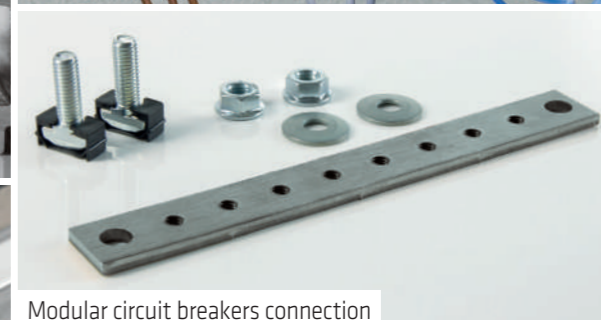

Connections systems Modularity and power

Connection systems made in flexible copper braid and tin-plated aluminium plates.

Accessories Comfort close at hand

Very fast installation and reduced use of mounting tools.

Connection of moulded case circuit breakers in flexible plait

Horizontal-vertical busbars jointing.

Horizontal busbars jointing

Rectangular-head screws

Modular circuit breakers connection

Connection with brass washer