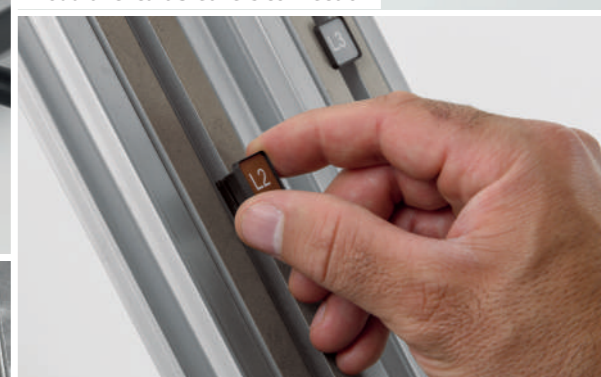

Connections systems Modularity and power

Connection systems made in flexible copper braid and tin-plated aluminium plates.

Accessories Comfort close at hand

Very fast installation and reduced use of mounting tools.

Connection of moulded case circuit breakers in flexible plait

Horizontal-vertical busbars jointing.

Horizontal busbars jointing

Rectangular-head screws

Modular circuit breakers connection

Connection with brass washer