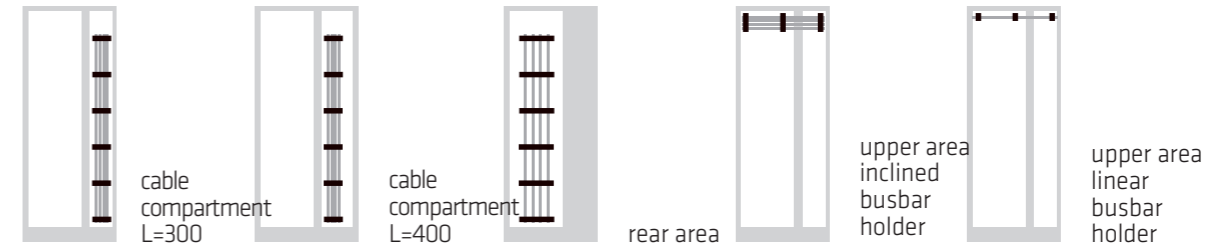

Bars available in two lengths 1750 mm and 2325 mm.

BA6
630A
40x30 mm

BA8
800A
40x30 mm

BA12
1250A
60x30 mm

BA16
1600A
60x30 mm

Cable compartment L=300

Cable compartment L=400

Rear area

Upper area inclined busbar holder

Upper area linear busbar holder

Busbar holders

Maximum speed of installation

Inclined busbar holders 630/800A

Inclined busbar holders 1250/1600A

Linear busbar holders 630/800A