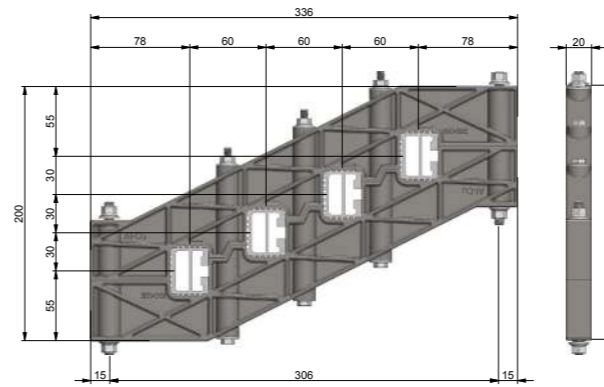

Bars available in two lengths 1750 mm and 2325 mm.

BA6
630A
40x30 mm

BA8
800A
40x30 mm

BA12
1250A
60x30 mm

BA16
1600A
60x30 mm

Cable compartment L=300

Cable compartment L=400

Rear area

Upper area inclined busbar holder

Upper area linear busbar holder

Busbar holders

Maximum speed of installation

Inclined busbar holders 630/800A

Inclined busbar holders 1250/1600A

Linear busbar holders 630/800A

In	icc	n. bars	bars type	n. busbar holders	max distance. busbar holders
630A	25 kA	4	BA6	3	850 mm
630A	35 kA	4	BA6	4	600 mm
800A	25 kA	4	BA8	3	850 mm
800A	35 kA	4	BA8	4	600 mm
800A	40 kA	4	BA8	5	450 mm
800A	50 kA	4	BA8	6	350 mm