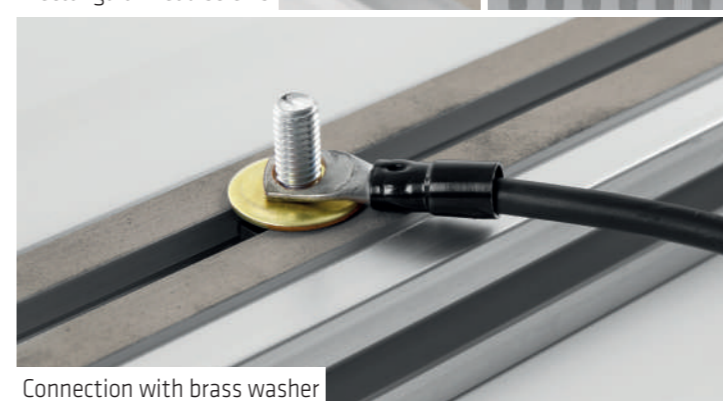

Connections systems Modularity and power

Connection systems made in flexible copper braid and tin-plated aluminium plates.

Accessories Comfort close at hand

Very fast installation and reduced use of mounting tools.

Connection of moulded case circuit breakers in flexible plait

Horizontal-vertical busbars jointing.

Horizontal busbars jointing

Rectangular-head screws

Modular circuit breakers connection

Connection with brass washer