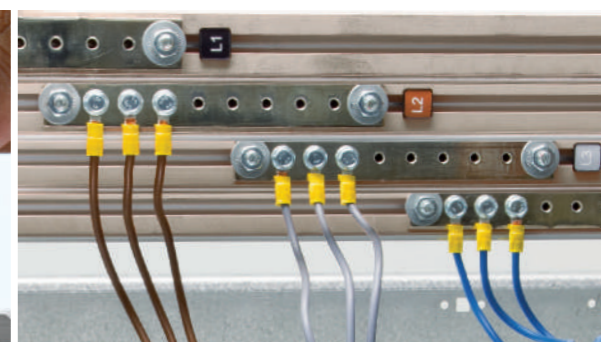

Connections systems Modularity and power

Connection systems made in flexible copper braid and tin-plated aluminium plates.

Accessories Comfort close at hand

Very fast installation and reduced use of mounting tools.

Connection of moulded case circuit breakers in flexible plait

Horizontal-vertical busbars jointing.

Horizontal busbars jointing

Rectangular-head screws

Modular circuit breakers connection

Connection with brass washer

Busbars alignment system

Phases and neutral identification

LAFER GROUP S.P.A.

Via A. Santurro, 3 - 36040 Meledo di Sarego (Vicenza) Italy

T. +39 0444 490562 - lafer@lafer.com

www.lafer.com