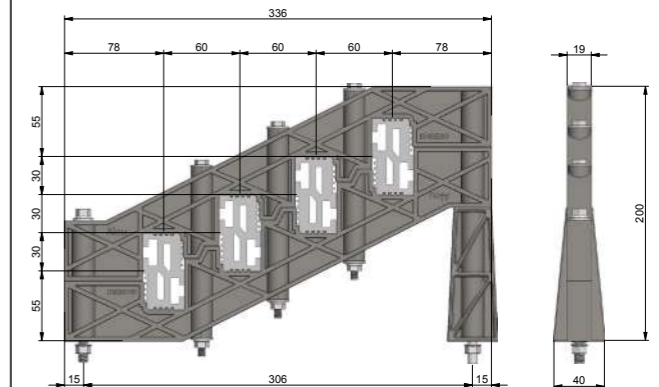

Inclined busbar holders 1250/1600A