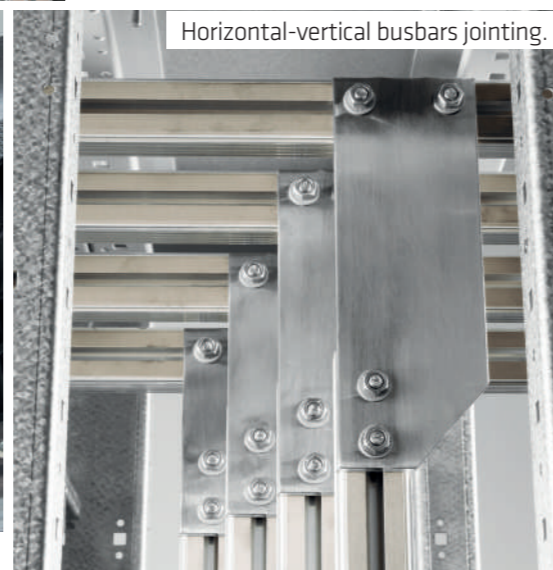

Connections systems Modularity and power

Connection systems made in flexible copper braid and tin-plated aluminium plates.

Accessories Comfort close at hand

Very fast installation and reduced use of mounting tools.

Connection of moulded case circuit breakers in flexible plait

Horizontal-vertical busbars jointing.

Horizontal busbars jointing

Rectangular-head screws

Modular circuit breakers connection

Connection with brass washer