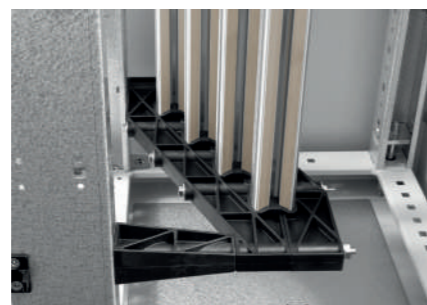

Cable compartment L=400