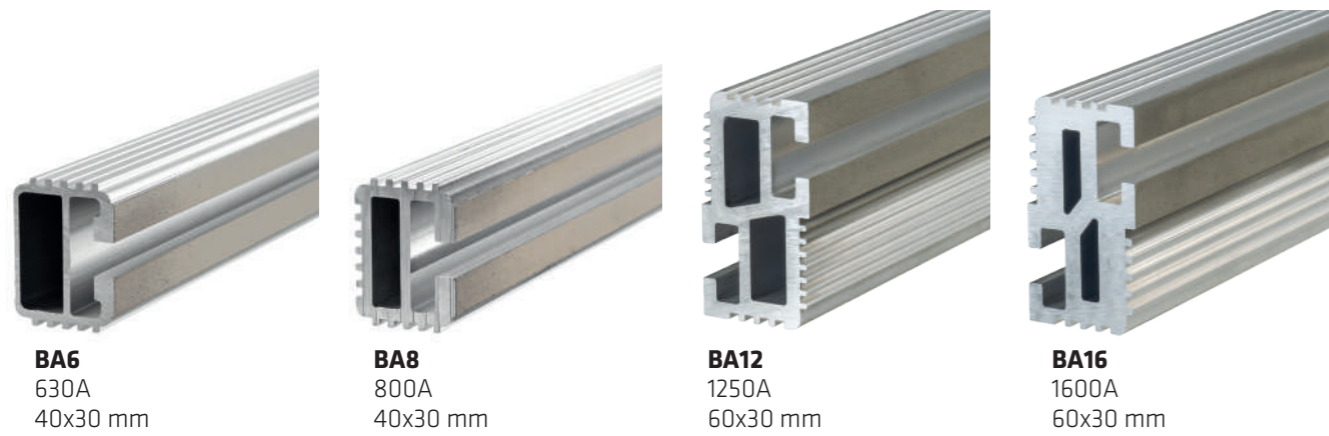

SMART ENERGY *basic*

Universal aluminium busbar system
up to 1600 A

SMART ENERGYbasic

A specific bar for every power

Anodized aluminium profiles and nickel contact surface applied with cold spray technology.

Bars available in two lengths 1750 mm and 2325 mm.

BA6
630A
40x30 mm

BA8
800A
40x30 mm

BA12
1250A
60x30 mm

BA16
1600A
60x30 mm

Cable compartment L=300

Cable compartment L=400

Rear area

Upper area inclined busbar holder

Upper area linear busbar holder

Busbar holders

Maximum speed of installation

Inclined busbar holders 630/800A

Inclined busbar holders 1250/1600A

Linear busbar holders 630/800A

In	icc	n. bars	bars type	n. busbar holders	max distance. busbar holders
630A	25 kA	4	BA6	3	850 mm
630A	35 kA	4	BA6	4	600 mm
800A	25 kA	4	BA8	3	850 mm
800A	35 kA	4	BA8	4	600 mm
800A	40 kA	4	BA8	5	450 mm
800A	50 kA	4	BA8	6	350 mm